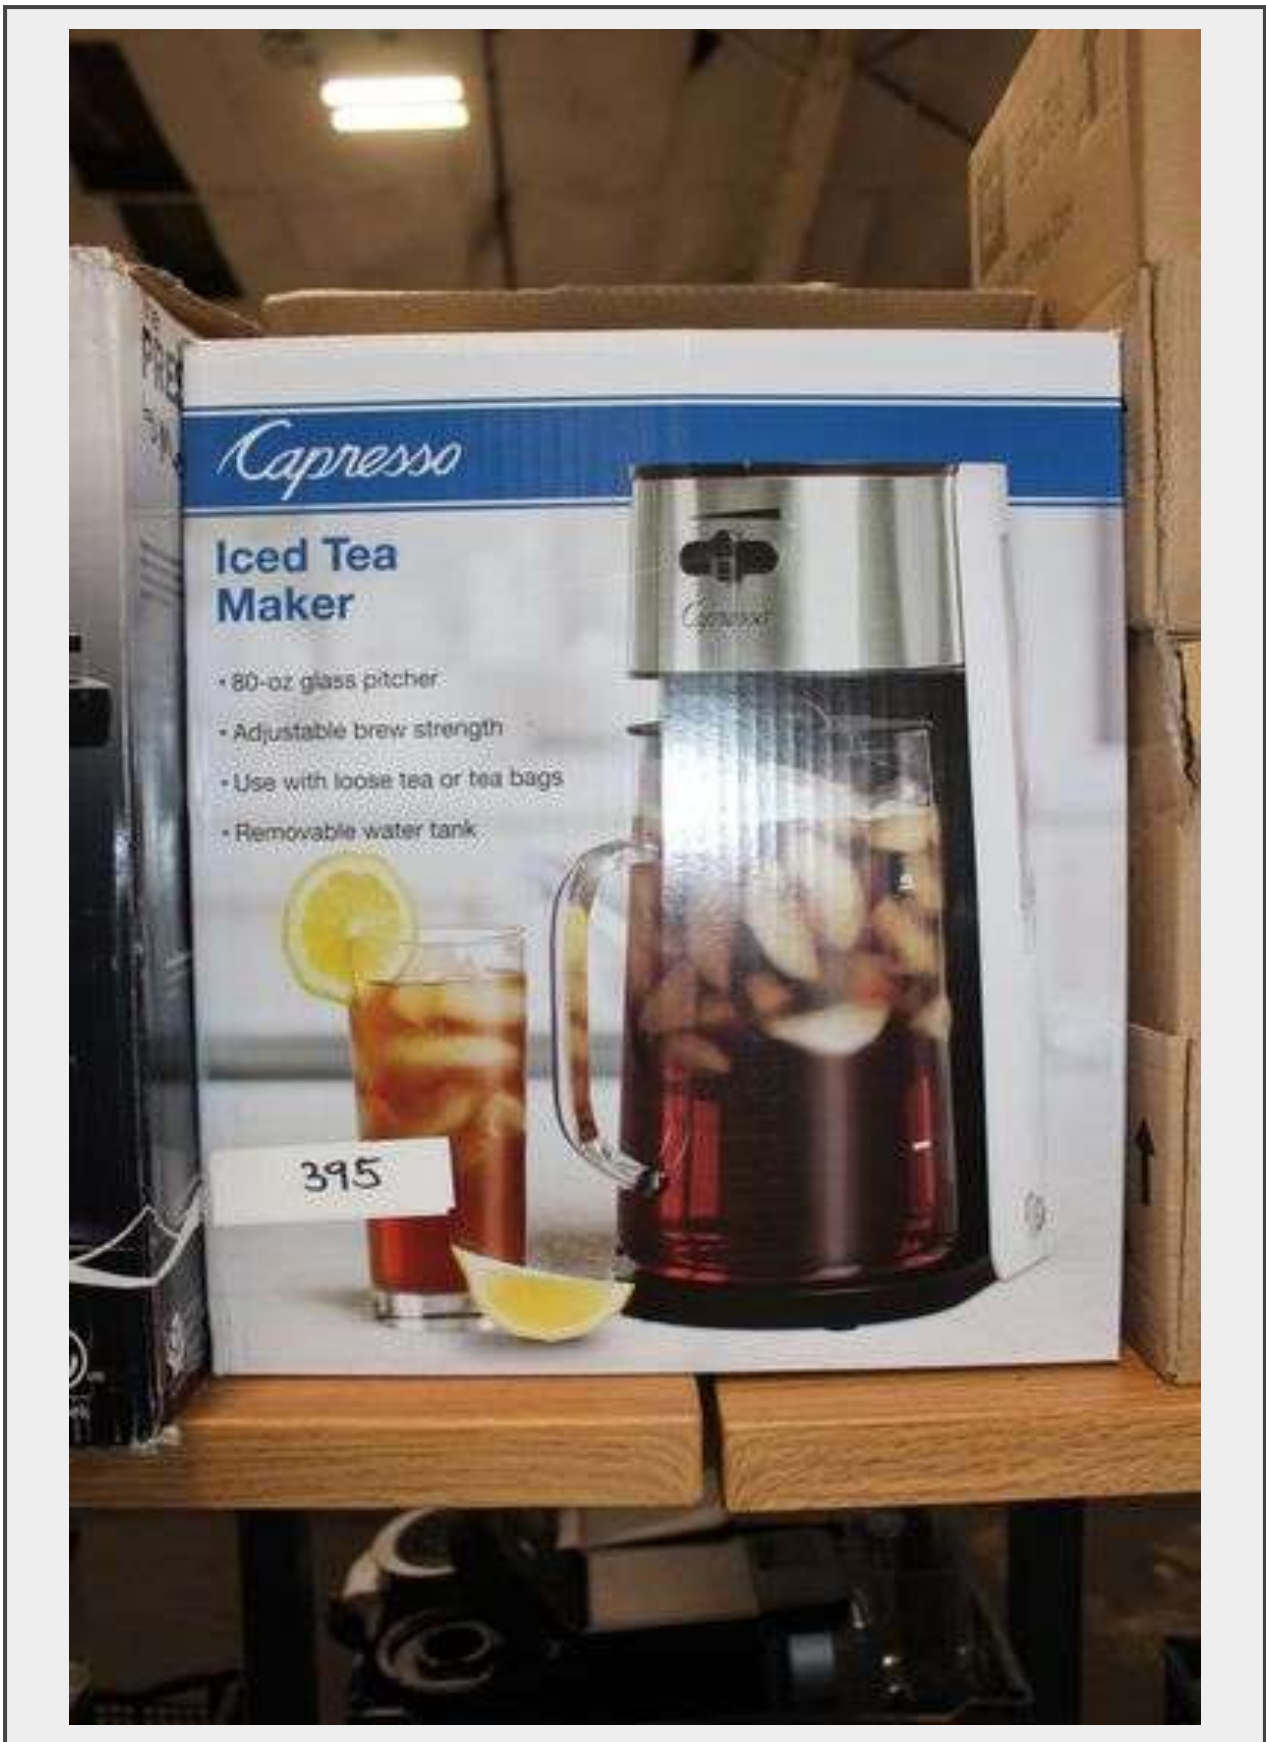

**Sale Name:** CLOSING NOW!!! MKM AUCTION FEATURING DESIGNER WATCHES, HIGH END ELECTRONICS, INDUSTRIAL EQUIPMENT, MEDICAL EQUIPMENT, BABY CARE ESSENTIALS, BRAND NEW AUTOMOBILE PARTS, HEALTH & BEAUTY PRODUCTS, KITCHEN APPLIANCES, HOME IMPROVEMENT APPLIANCES, PARTY SUPPLIES AND MANY MORE

**LOT 395 - CAPRESSO ICED TEA MAKER 80-OZ GLASS PITCHER MODEL 624.02**

**Description**

CAPRESSO ICED TEA MAKER 80-OZ GLASS PITCHER MODEL 624.02

**Quantity:** 1

[https://  
www.dallasonlineauctioncompany.com/](https://www.dallasonlineauctioncompany.com/)